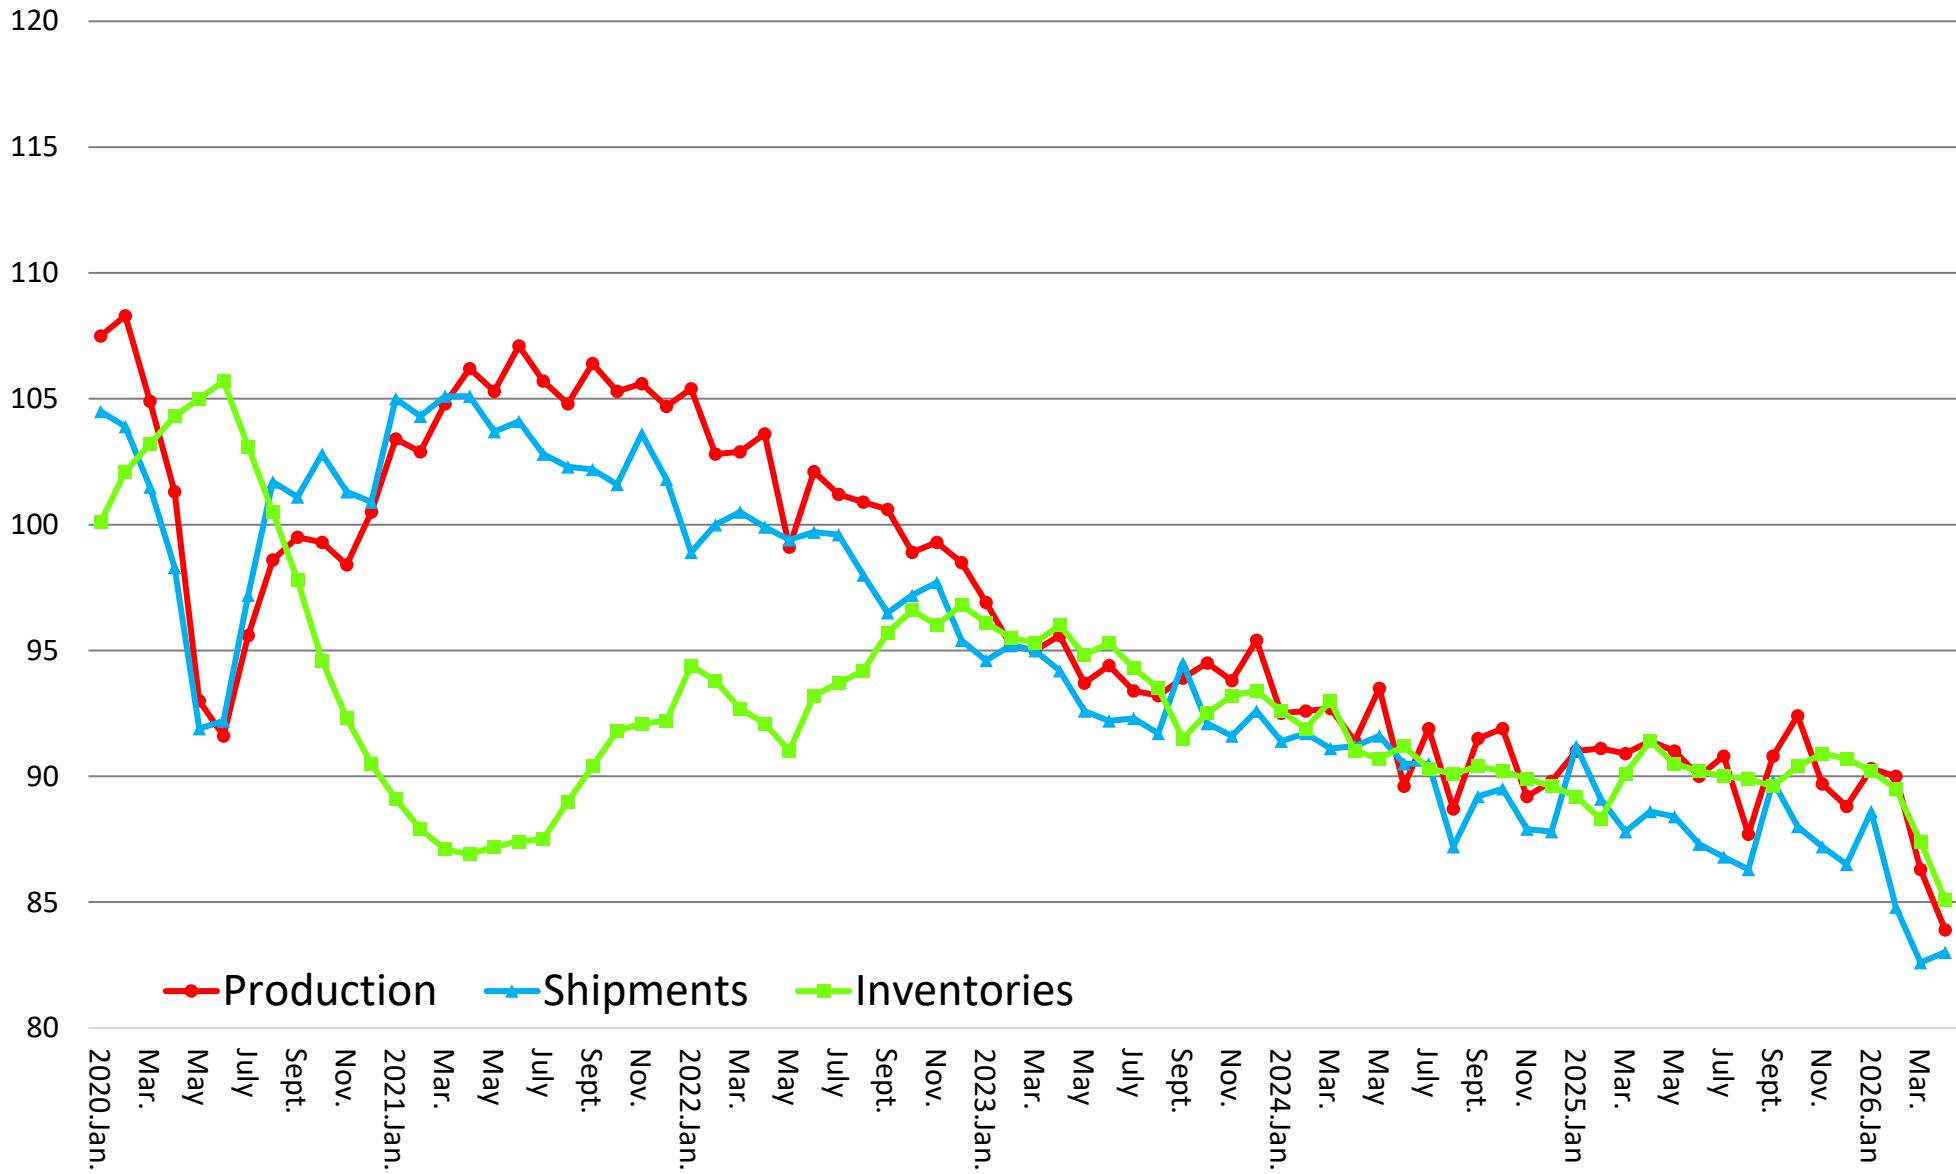

Production/Shipping/Inventory Index (Manufacturing)

(Source : Minister of Economy, Trade and Industry Indices of Industrial Production index,2020= 100)

Production/Shipping/Inventory Index (Chemicals excl. Medicine)

(Source : Minister of Economy, Trade and Industry Indices of Industrial Production index,2020= 100)

Production/Shipping/Inventory Index (Electronic parts and devices)

(Source : Minister of Economy, Trade and Industry Indices of Industrial Production index,2020= 100)

Production/Shipping/Inventory Index (Transport equipment)

(Source : Minister of Economy, Trade and Industry Indices of Industrial Production index,2020= 100)