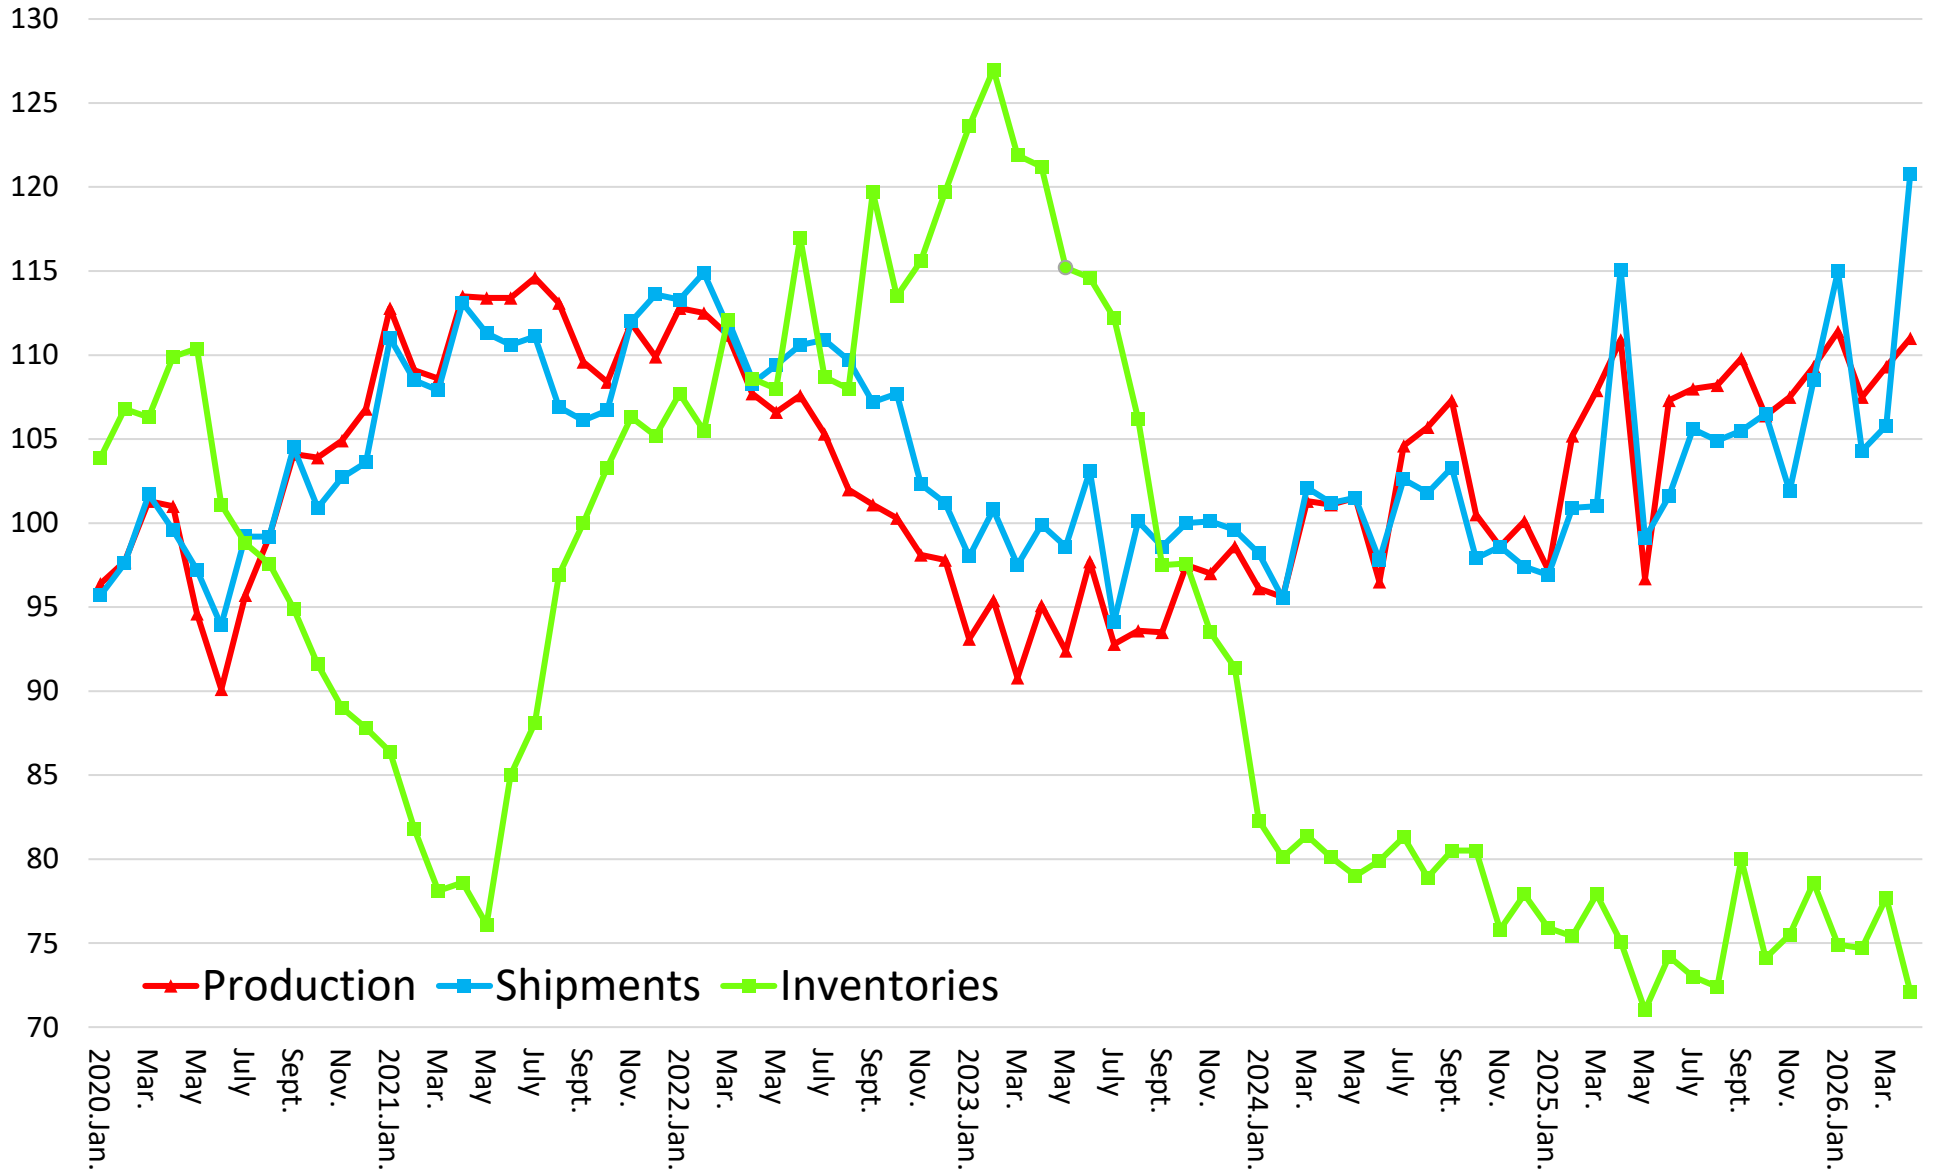

Production/Shipping/Inventory Index (Manufacturing)

(Source : Minister of Economy, Trade and Industry Indices of Industrial Production index,2020= 100)

Production/Shipping/Inventory Index (Chemicals excl. Medicine)

(Source : Minister of Economy, Trade and Industry Indices of Industrial Production index,2020= 100)

Production/Shipping/Inventory Index (Electronic parts and devices)

(Source : Minister of Economy, Trade and Industry Indices of Industrial Production index,2020= 100)