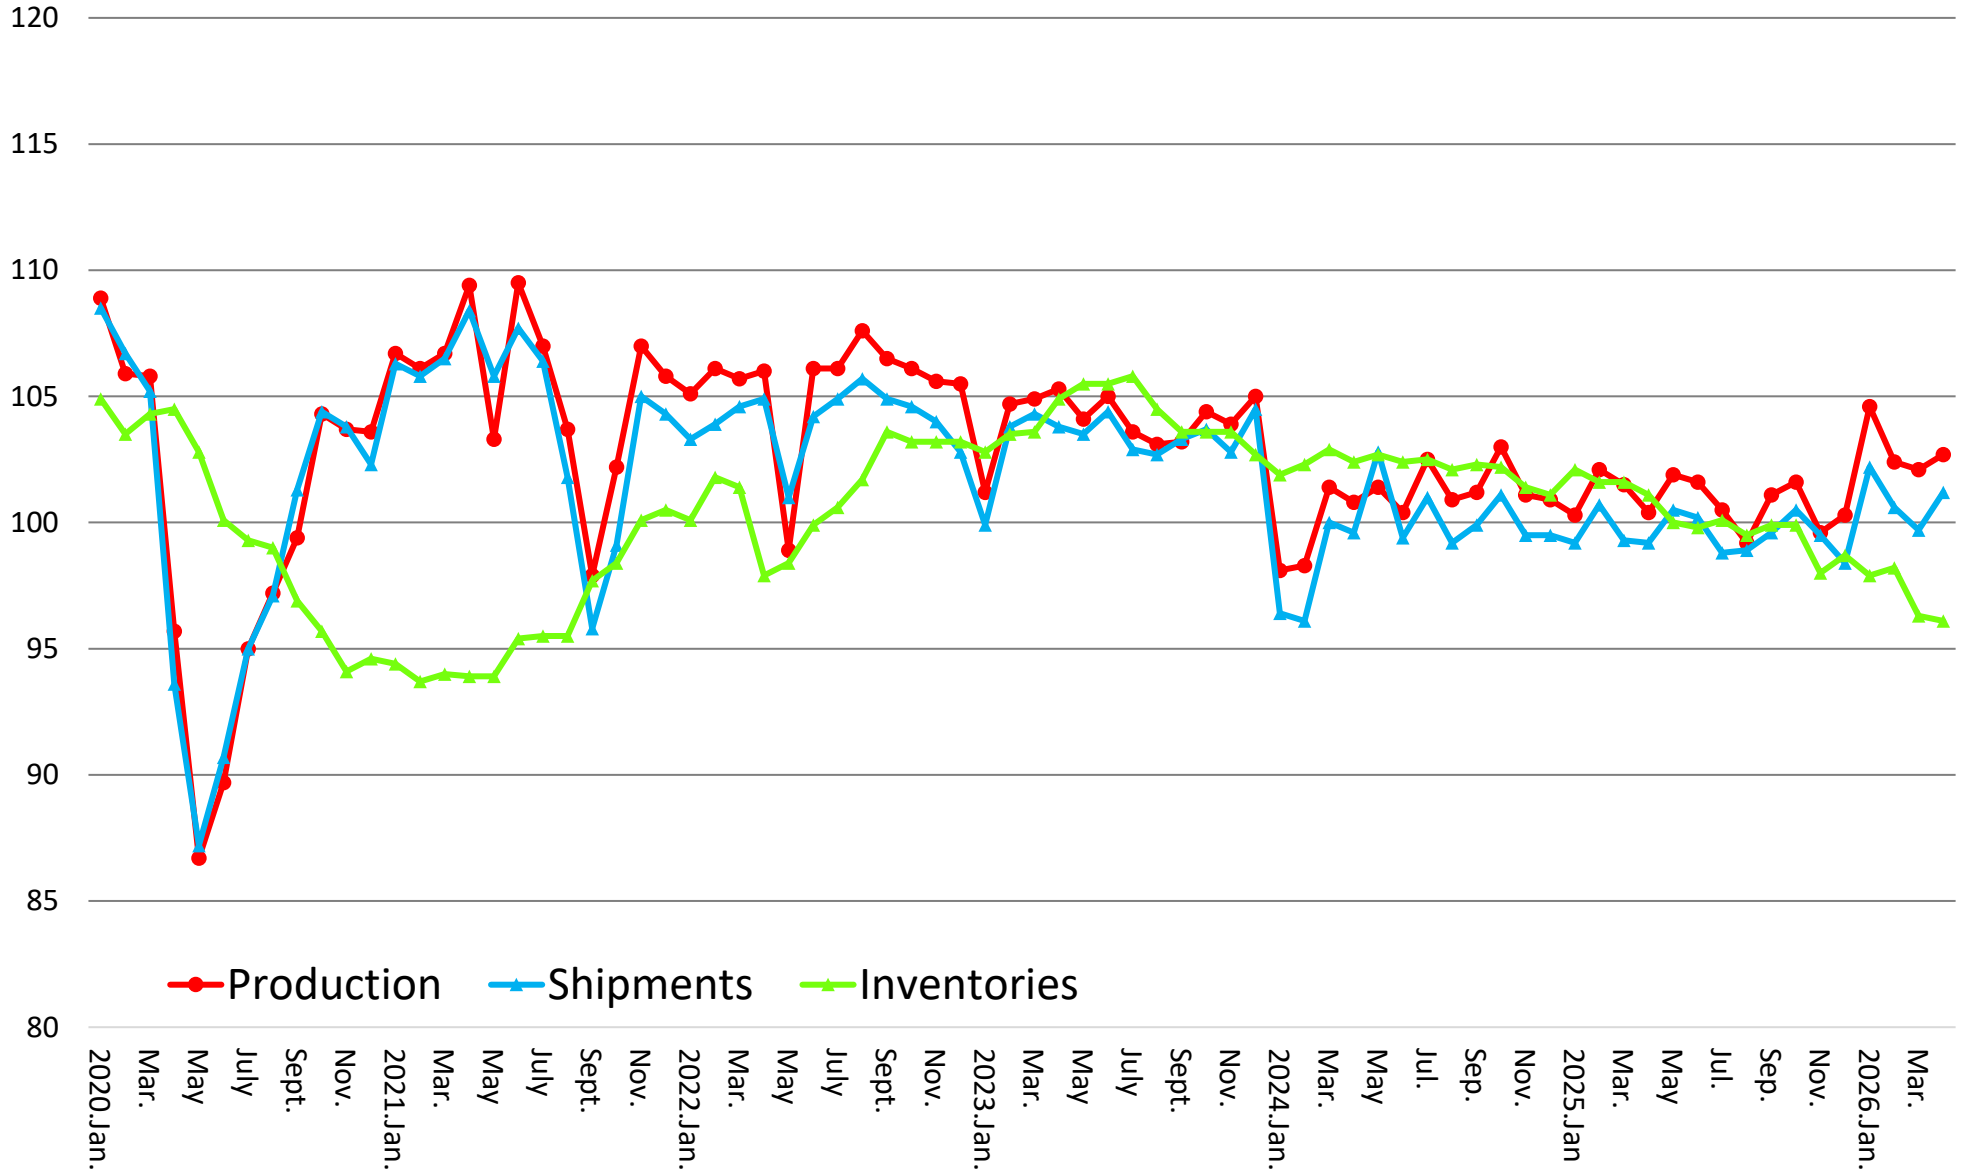

Production/Shipping/Inventory Index (Manufacturing)

(Source : Minister of Economy, Trade and Industry Indices of Industrial Production index,2020= 100)

Production/Shipping/Inventory Index (Chemicals excl. Medicine)

(Source : Minister of Economy, Trade and Industry Indices of Industrial Production index,2020= 100)

Production/Shipping/Inventory Index (Electronic parts and devices)

(Source : Minister of Economy, Trade and Industry Indices of Industrial Production index,2020= 100)

Production/Shipping/Inventory Index (Transport equipment)

(Source : Minister of Economy, Trade and Industry Indices of Industrial Production index,2020= 100)