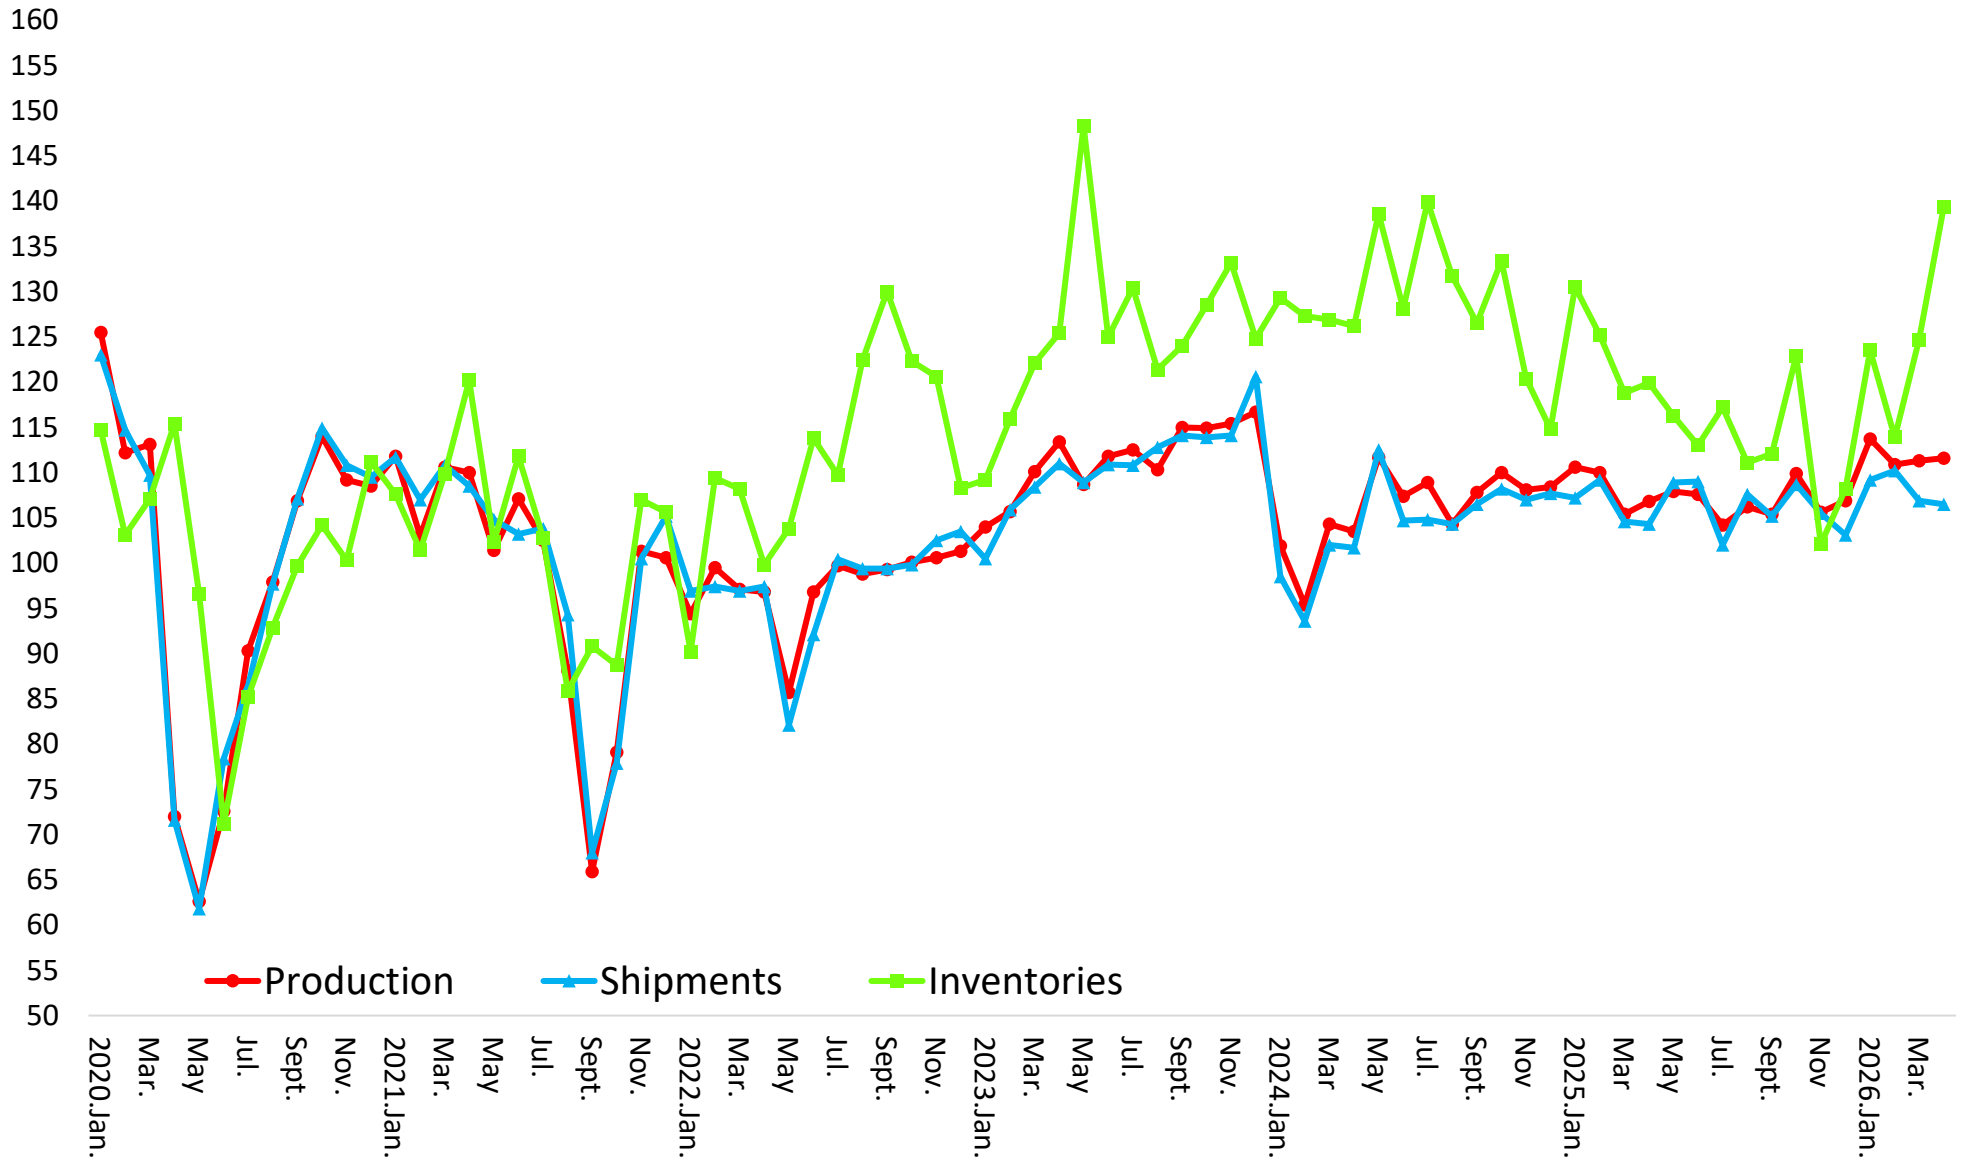

Production/Shipping/Inventory Index (Manufacturing)

(Source : Minister of Economy, Trade and Industry Indices of Industrial Production index,2020= 100)

Production/Shipping/Inventory Index (Chemicals excl. Medicine)

(Source : Minister of Economy, Trade and Industry Indices of Industrial Production index,2020= 100)

Production/Shipping/Inventory Index (Electronic parts and devices)

(Source : Minister of Economy, Trade and Industry Indices of Industrial Production index,2020= 100)

Production/Shipping/Inventory Index (Transport equipment)

(Source : Minister of Economy, Trade and Industry Indices of Industrial Production index,2020= 100)